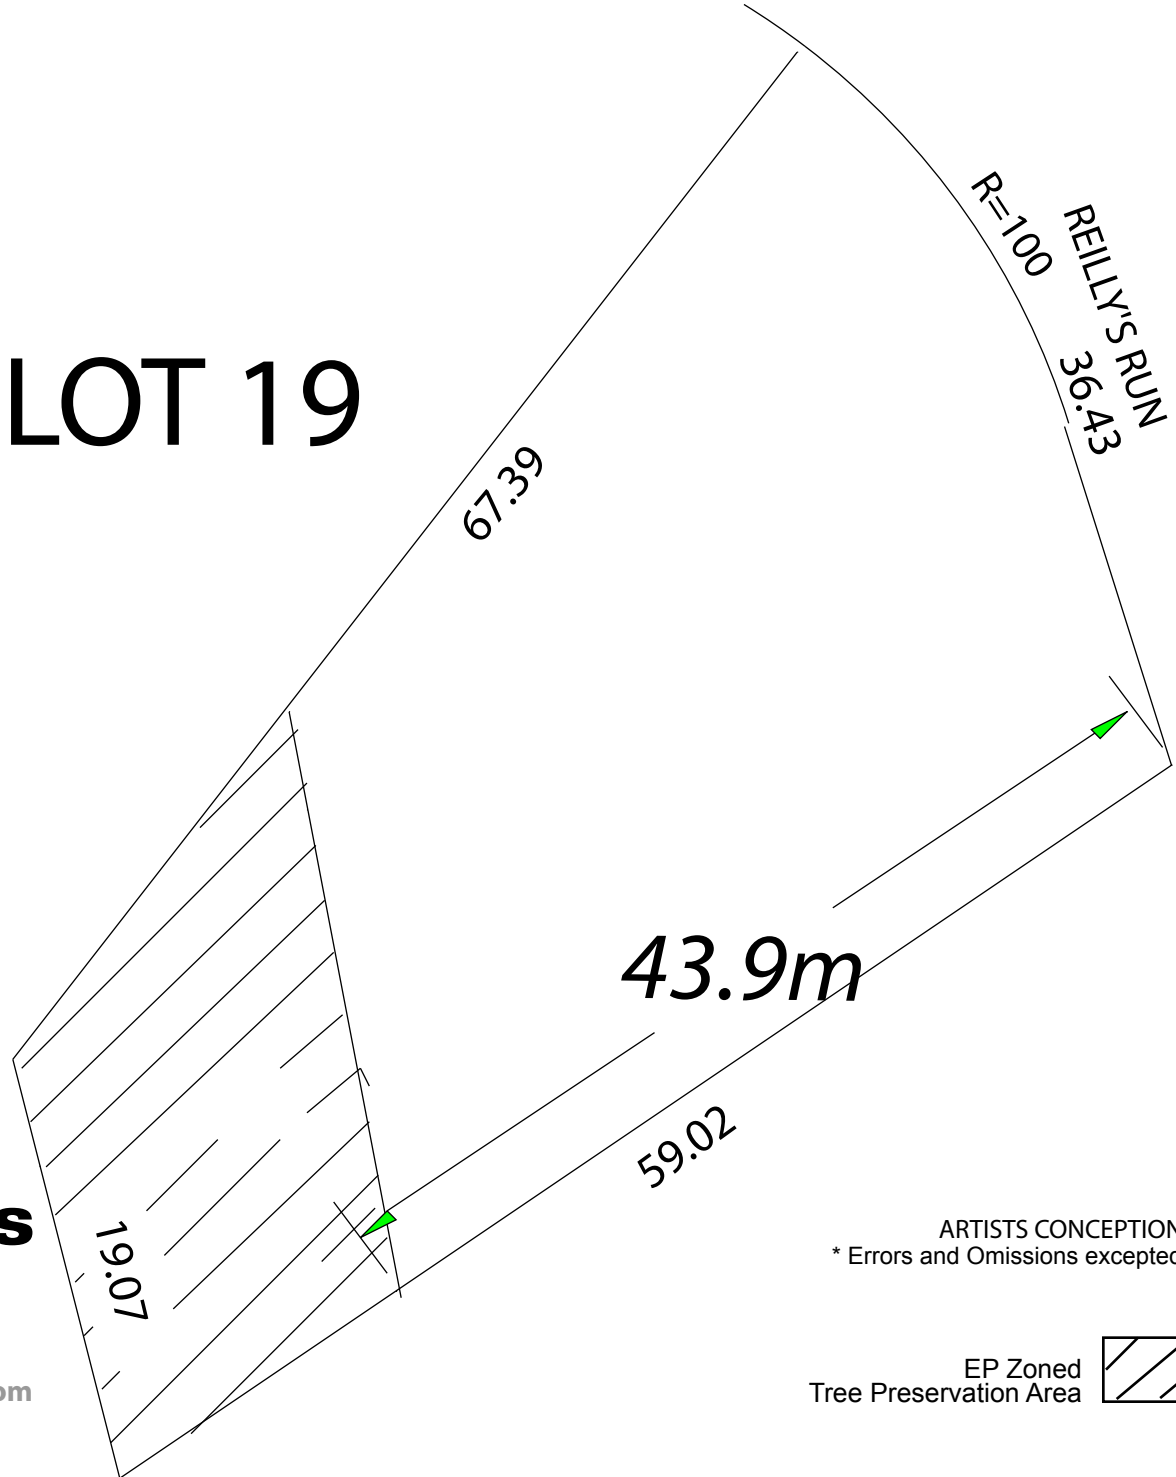

LOT 19

Snow Valley
Highlands

SPRINGWATER TOWNSHIP

PHASE II

www.snowvalleyhighlands.com

ARTISTS CONCEPTION
* Errors and Omissions excepted.

EP Zoned
Tree Preservation Area 